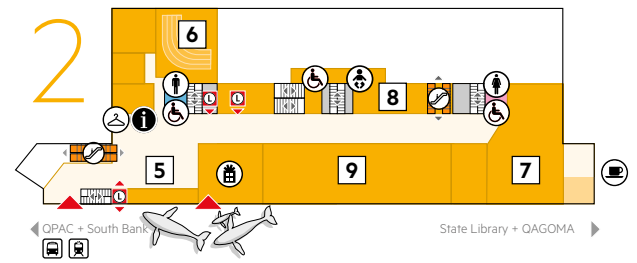

# QUEENSLAND MUSEUM FLOOR PLAN

12. Wild State Gallery

Toilets

10. Discovery Centre is closed for redevelopment

11. Egyptian Mummies: Exploring Ancient Lives

Exhibition Shop

5. Ticket desk

6. Theatre (disabled access on level 1.5)

7. Lost Creatures

8. Big Creatures

9. Monkeys! opens 29 September 2018

Cloakroom

Parents room

Shop

Toilets

Cafe

3. SparkLab: A new Sciencentre experience opens 17 September 2018

4. Anzac Legacy Gallery opens late 2018

Toilets

1. ENERGEX Playasaurus Place

2 Jurassic Joe

Toilets

Information desk

Parents room