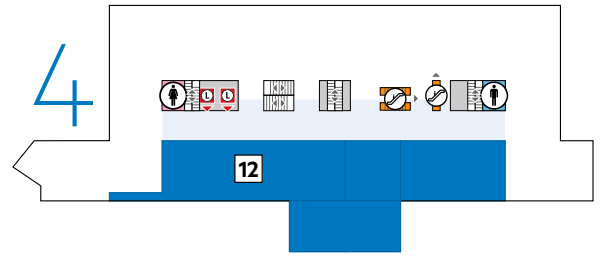

# QUEENSLAND MUSEUM FLOOR PLAN

12. Wild State Gallery

Toilets

10. Discovery Centre is closed for redevelopment

11. Egyptian Mummies: Exploring Ancient Lives

Exhibition Shop

5. Ticket desk

6. Theatre (disabled access on level 1.5)