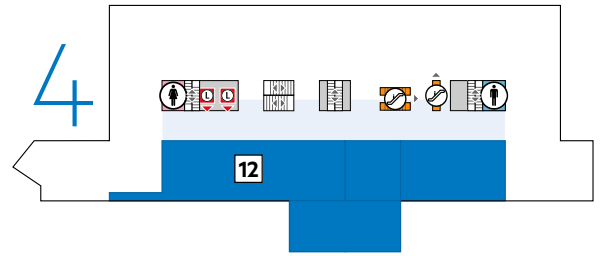

QUEENSLAND MUSEUM

QUEENSLAND MUSEUM FLOOR PLAN

12. Wild State Gallery

Toilets

10. Discovery Centre is closed for redevelopment

11. New exhibition coming soon

Exhibition Shop

5. Ticket desk

6. Theatre (disabled access on level 1.5)

7. Lost Creatures

8. Big Creatures

9. Monkeys! opens 29 September 2018

Cloakroom

Parents room

Shop

Toilets

Cafe

3. SparkLab: A new Sciencecentre experience opens 17 September 2018

4. Anzac Legacy Gallery opens late 2018

Toilets

1. ENERGEX Playasaurus Place

2 Jurassic Joe

Toilets

Information desk