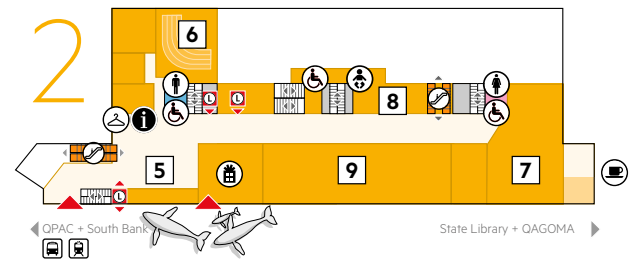

QUEENSLAND MUSEUM

QUEENSLAND MUSEUM FLOOR PLAN

12. Wild State Gallery

Toilets

10. Discovery Centre is closed for redevelopment

11. New exhibition coming soon

Exhibition Shop

5. Ticket desk

6. Theatre (disabled access on level 1.5)

7. Lost Creatures

8. Big Creatures

9. Monkeys! opens 29 September 2018

Cloakroom

Parents room

Shop

Toilets

Cafe

3. SparkLab: A new Sciencecentre experience opens 17 September 2018

4. Anzac Legacy Gallery opens late 2018

Toilets

1. ENERGEX Playasaurus Place

2 Jurassic Joe

Toilets

Information desk

Parents room

Public telephone